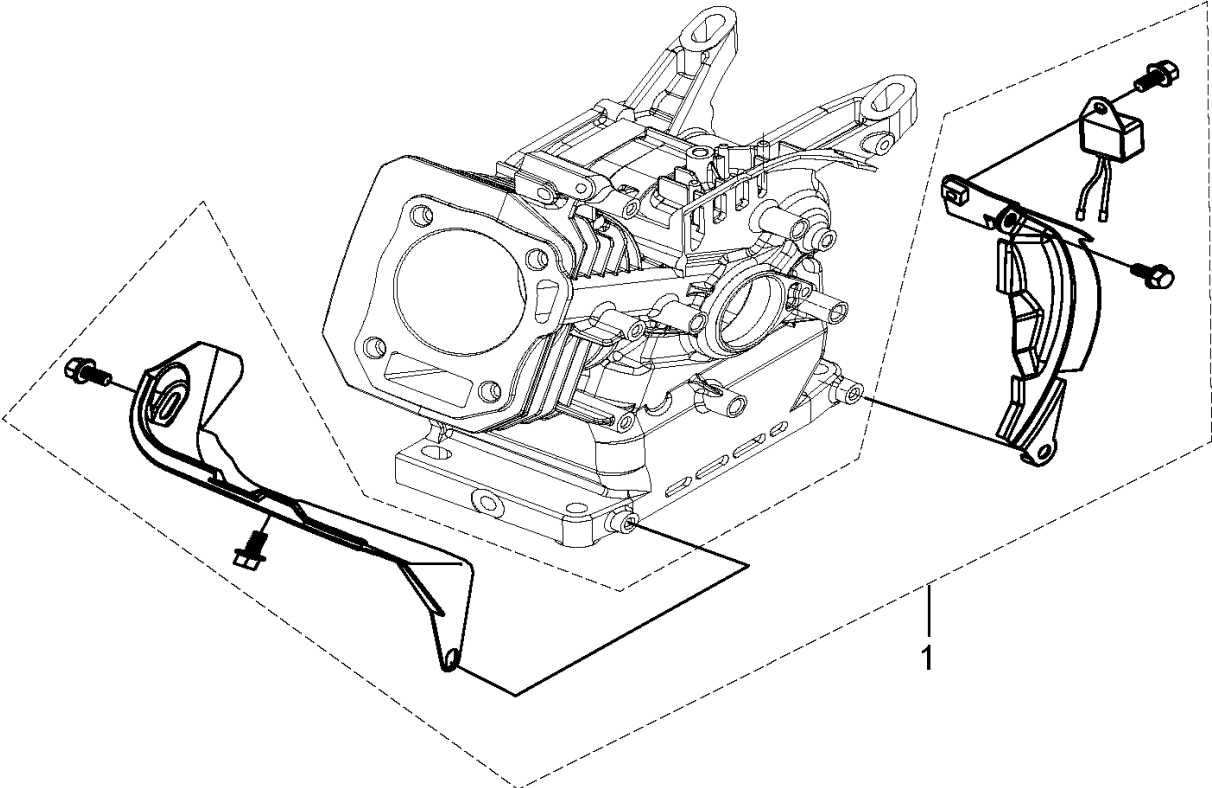

Ref	Part No	Description	Remark	QTY KIT
1	596 70 28-01	VALVE KIT		
2	596 70 32-01	VALVE