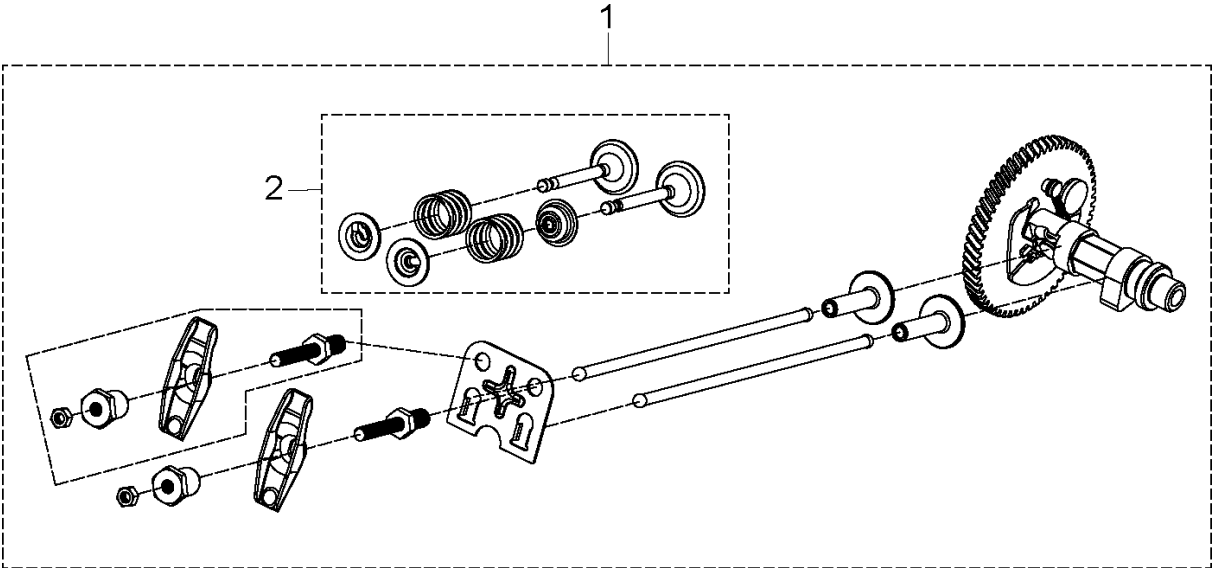

Ref	Part No	Description	Remark	QTY KIT
1	596 70 28-01	VALVE KIT		
2	596 70 32-01	VALVE